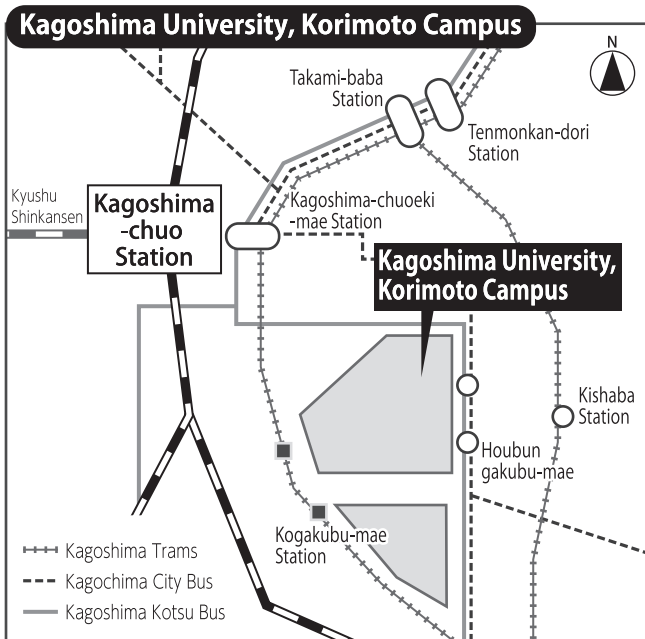

Access to the Venue

Kagoshima Trams

- [Kagoshima Shiden No.2] Kogakubu-mae station:
Take [For Korimoto]
- [Kagoshima Shiden No.1] Kishaba station: Take [For Taniyama]
*10 minutes' walk to Korimoto campus

Kagoshima City Bus (via Kagoshima-chuo station)

- Houbungakubu-mae
Take [For Kencho and Kamoike-kou] of **Route No.11**, Kamoike-hiyamizu line, at Kagoshima-chuo station bus stop **"East No. 15"**
You can also take this bus from Tenmonkan or Takami-baba.
<http://www.kotsu-city-kagoshima.jp/en/>

Kagoshima Kotsu Bus (via Kagoshima-chuo station)

- Houbungakubu-mae
Take [For Murasakibaru and Sakuragaoka-danchi] of **Route No. 19** at Kagoshima-chuo station bus stop **"East No. 22"**
You can also take this bus from Tenmonkan or Takami-baba.

Kagoshima Airport

(via Kagoshima-chuo station)

Take [Kagoshima Limousine bus] at bus stop **East No. 21**
The bus from Kagoshima Airport arrives here.

Kagoshima Sun Royal Hotel

(via Kagoshima-chuo station)