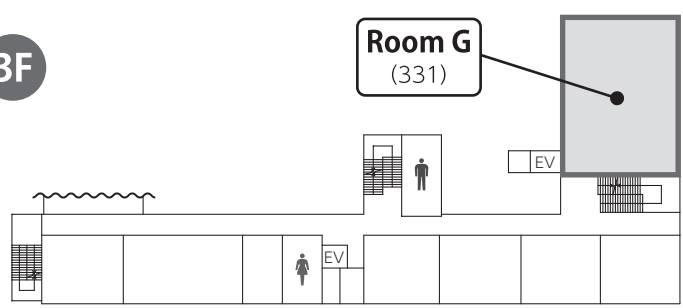

<http://www.sunroyal.co.jp/access/index.html#shuttlebus>

Guide map (Kagoshima University, Korimoto Campus)

Conference Room

General Education and Research Building #1

1F

2F

3F

General Education and Research Building #2

1F

General Education and Research Building #3

1F

2F

3F

Gymnasium I

Student Community Plaza

1F