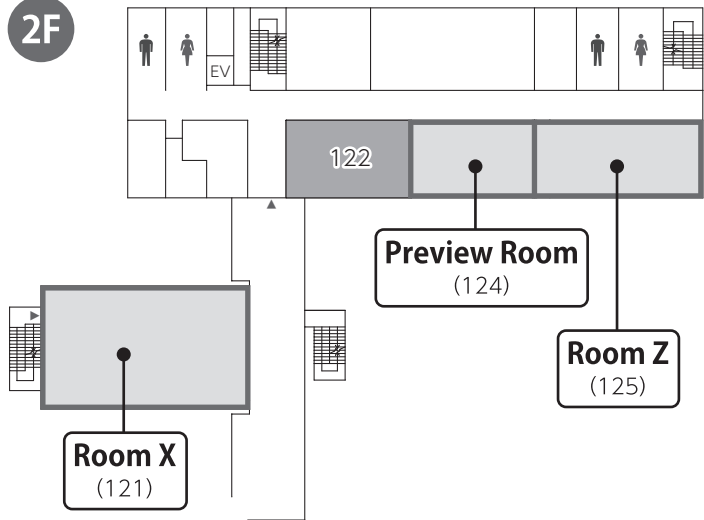

<http://www.sunroyal.co.jp/access/index.html#shuttlebus>

Guide map (Kagoshima University, Korimoto Campus)

Conference Room

General Education and Research Building #1

1F

2F

3F

General Education and Research Building #2

1F

General Education and Research Building #3

1F

2F

3F

Gymnasium I

Student Community Plaza

1F