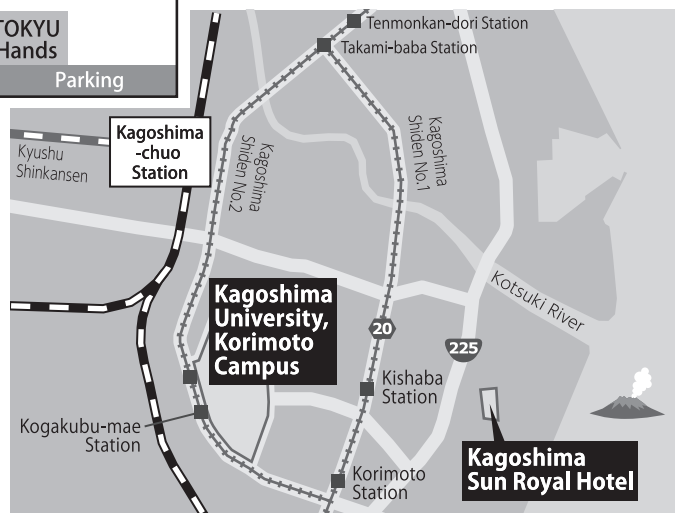

Access to the Venue

Kagoshima Trams

- [Kagoshima Shiden No.2] Kogakubu-mae station:
Take [For Korimoto]
- [Kagoshima Shiden No.1] Kishaba station: Take [For Taniyama]
*10 minutes' walk to Korimoto campus

Kagoshima Kotsu Bus (via Kagoshima-chuo station)

- Houbungakubu-mae
Take [For Murasakibaru and Sakuragaoka-danchi] of **Route No. 19** at Kagoshima-chuo station bus stop **"East No. 22"**
You can also take this bus from Tenmonkan or Takami-baba.

Kagoshima Airport

(via Kagoshima-chuo station)

Take [Kagoshima Limousine bus] at bus stop **East No. 21**
The bus from Kagoshima Airport arrives here.

Kagoshima Sun Royal Hotel

(via Kagoshima-chuo station)

Take [Free Shuttle Bus] at bus stop **East No. 18**
Please check the timetable on website of Kagoshima Sun Royal Hotel.

* If you are planning to attend JSPF Award Ceremony and Lectures in Kagoshima Sun Royal Hotel, please use chartered bus which will be provided from Korimoto campus, Kagoshima University. It will departure as soon as it reaches seating capacity. Also, free shuttle bus will be provided from Kagoshima-chuo station (bus stop **East No.18**) to Kagoshima Sun Royal Hotel. Please visit website of Kagoshima Sun Royal Hotel, for more details. (in Japanese only)