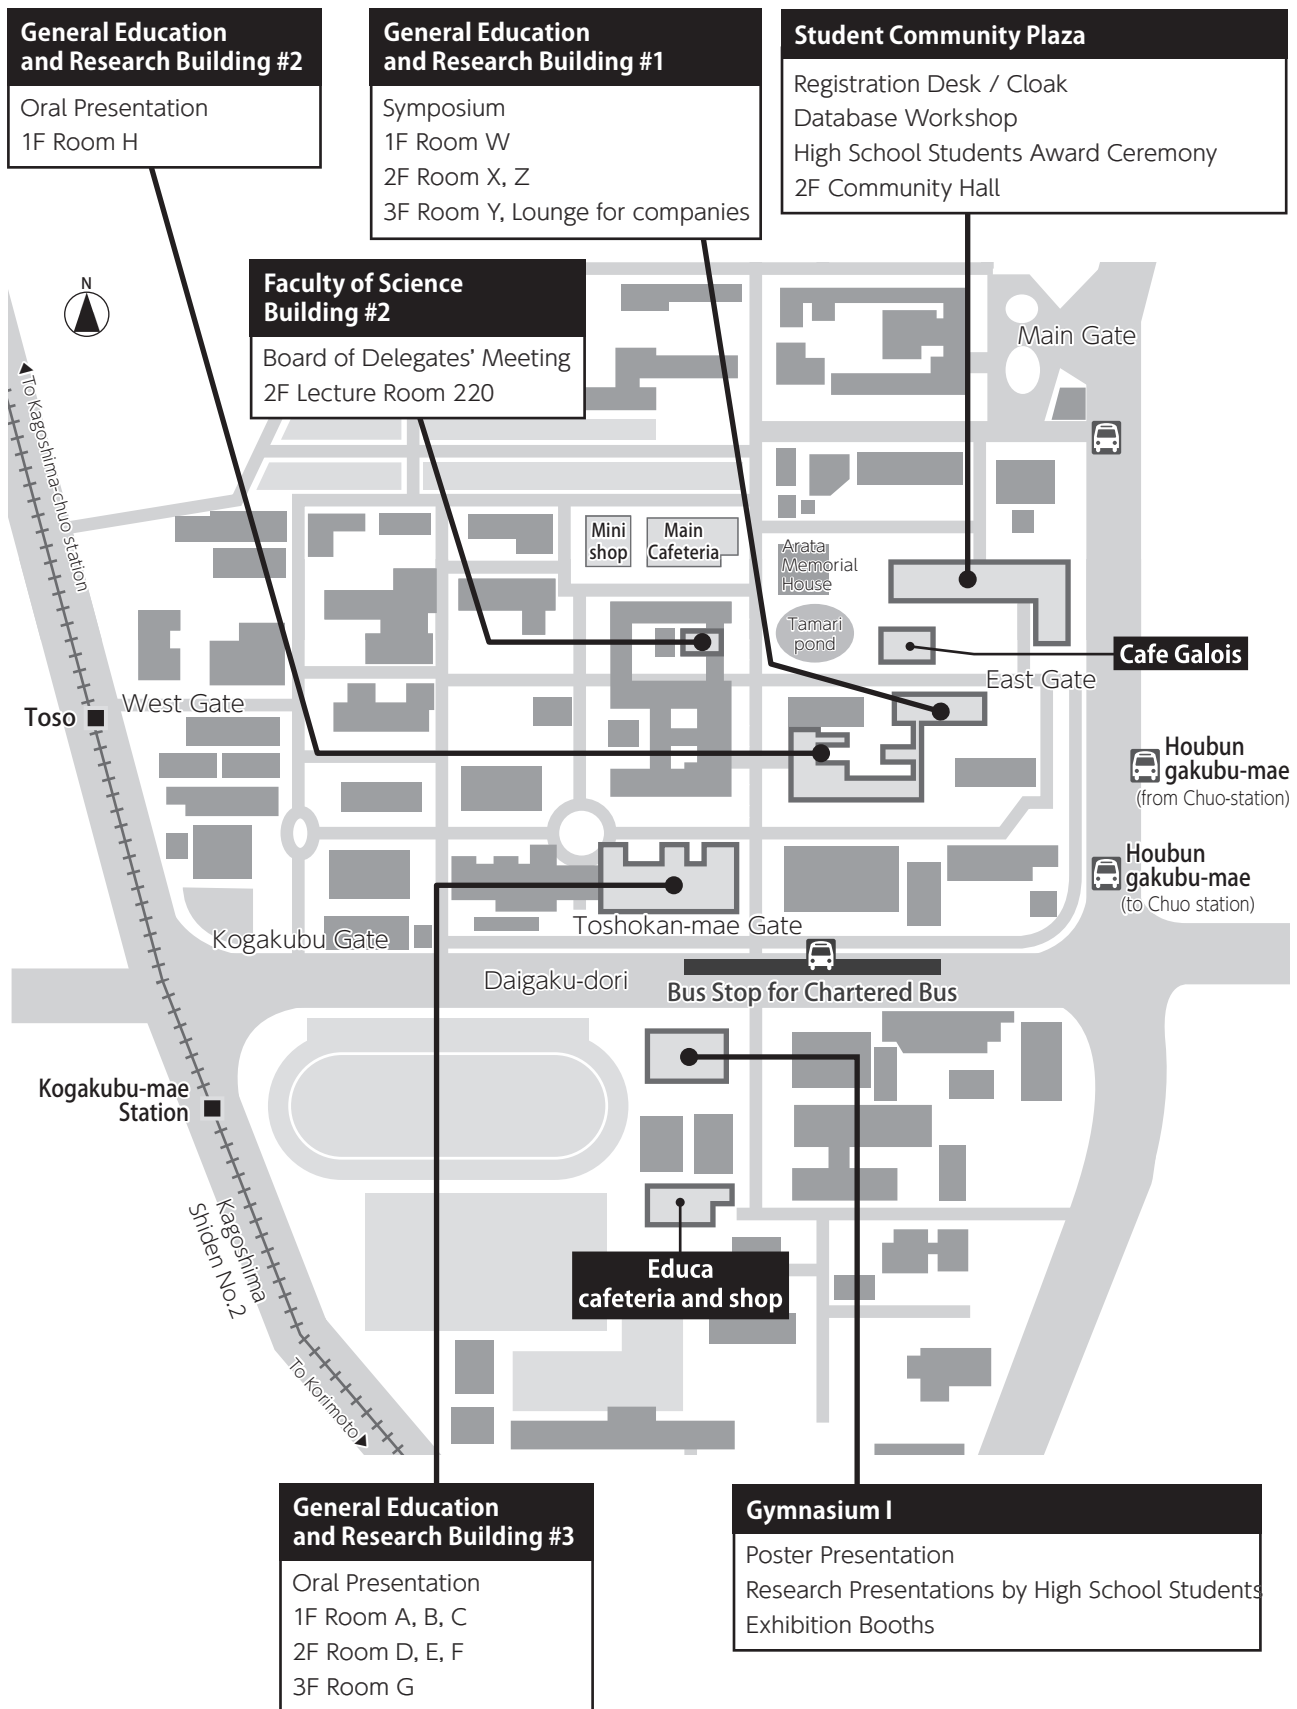

Guide map (Kagoshima University, Korimoto Campus)