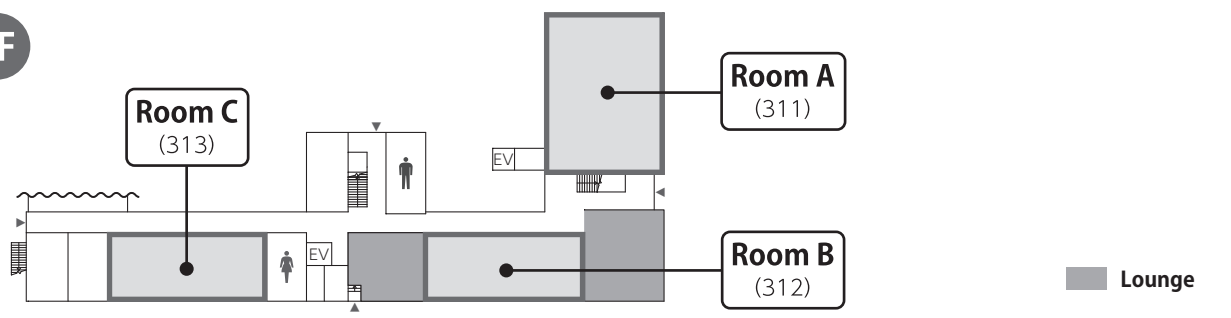

General Education and Research Building #3

1F