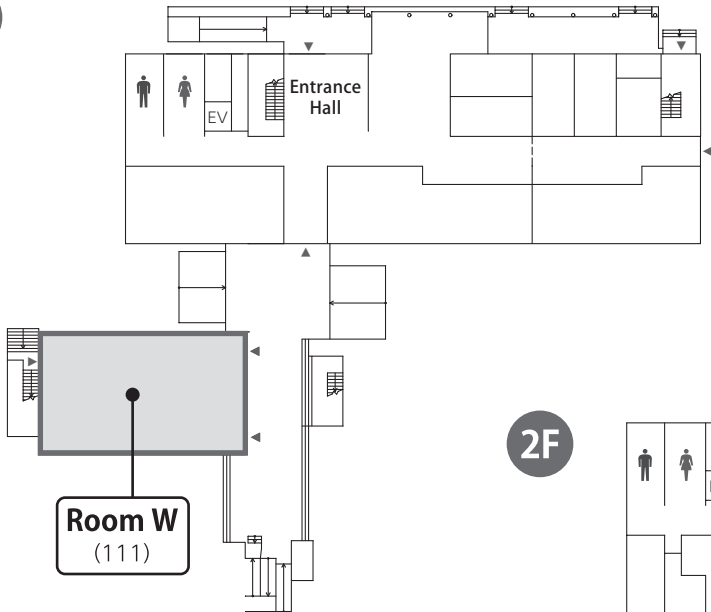

<http://www.sunroyal.co.jp/access/index.html#shuttlebus>

Guide map (Kagoshima University, Korimoto Campus)

Conference Room

General Education and Research Building #1

1F

2F

3F

General Education and Research Building #2

1F

General Education and Research Building #3

1F

2F

3F

Gymnasium I

Student Community Plaza

1F