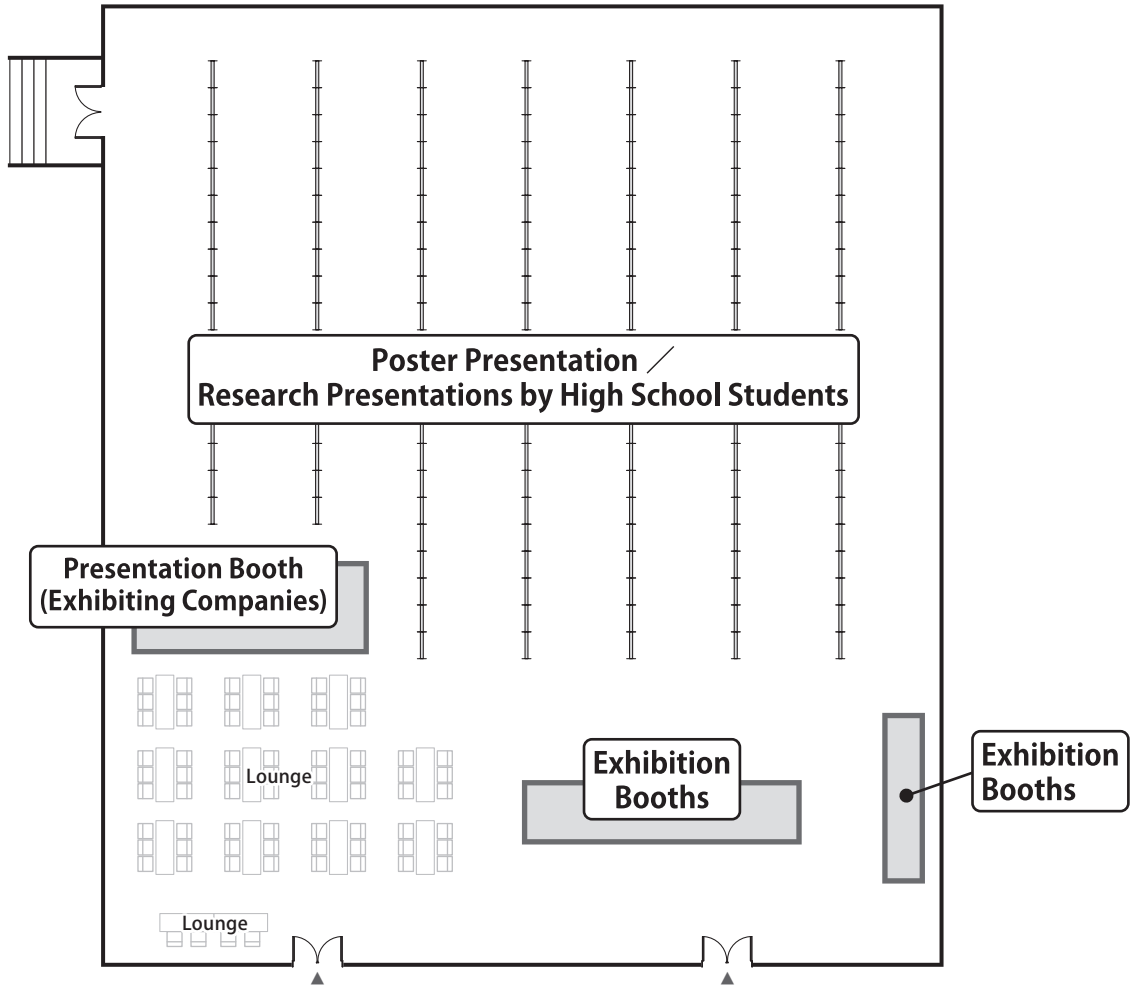

<http://www.sunroyal.co.jp/access/index.html#shuttlebus>

Guide map (Kagoshima University, Korimoto Campus)

Conference Room

General Education and Research Building #1

1F

2F

3F

General Education and Research Building #2

1F

General Education and Research Building #3

1F

2F

3F

Gymnasium I

Student Community Plaza

1F