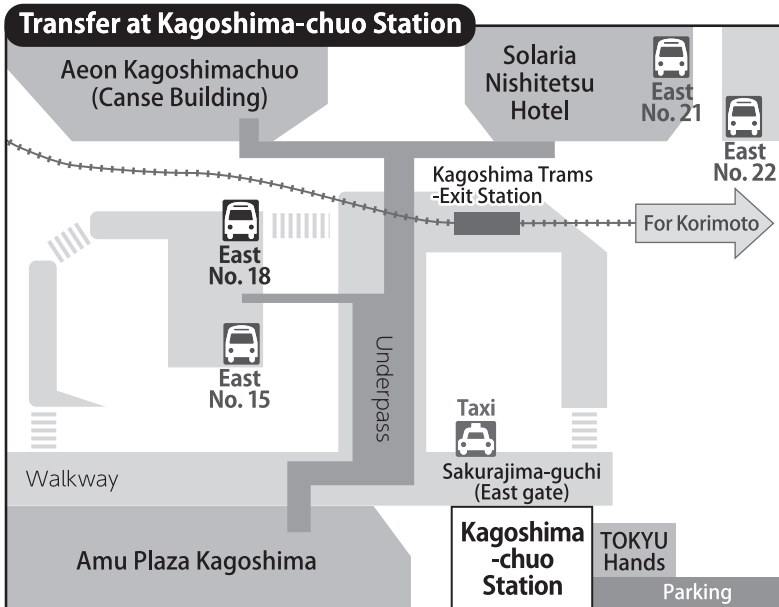

Access to the Venue

Kagoshima Trams

- [Kagoshima Shiden No.2] Kogakubu-mae station:
Take [For Korimoto]
- [Kagoshima Shiden No.1] Kishaba station: Take [For Taniyama]
*10 minutes' walk to Korimoto campus

Kagoshima City Bus (via Kagoshima-chuo station)

- Houbungakubu-mae
Take [For Kencho and Kamoike-kou] of **Route No.11**, Kamoike-hiyamizu line, at Kagoshima-chuo station bus stop **"East No. 15"**
You can also take this bus from Tenmonkan or Takami-baba.
<http://www.kotsu-city-kagoshima.jp/en/>

Kagoshima Kotsu Bus (via Kagoshima-chuo station)

- Houbungakubu-mae
Take [For Murasakibaru and Sakuragaoka-danchi] of **Route No. 19** at Kagoshima-chuo station bus stop **"East No. 22"**
You can also take this bus from Tenmonkan or Takami-baba.

Kagoshima Airport

(via Kagoshima-chuo station)

Take [Kagoshima Limousine bus] at bus stop **East No. 21**
The bus from Kagoshima Airport arrives here.

Kagoshima Sun Royal Hotel

(via Kagoshima-chuo station)