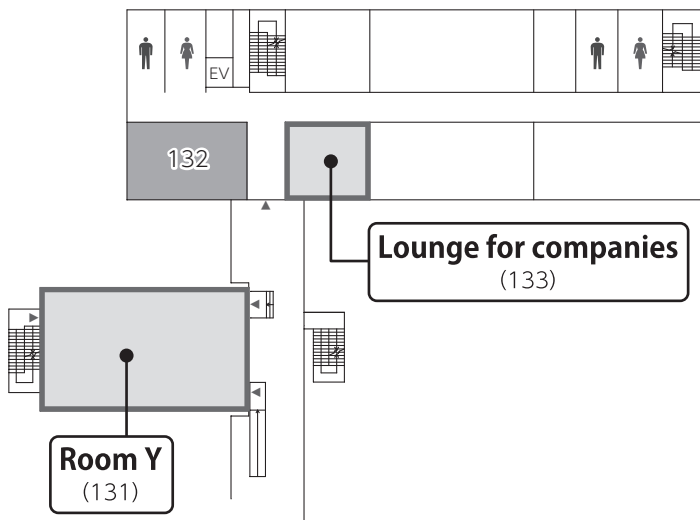

<http://www.sunroyal.co.jp/access/index.html#shuttlebus>

Guide map (Kagoshima University, Korimoto Campus)

Conference Room

General Education and Research Building #1

1F

2F

3F

General Education and Research Building #2

1F

General Education and Research Building #3

1F

2F

3F

Gymnasium I

Student Community Plaza

1F