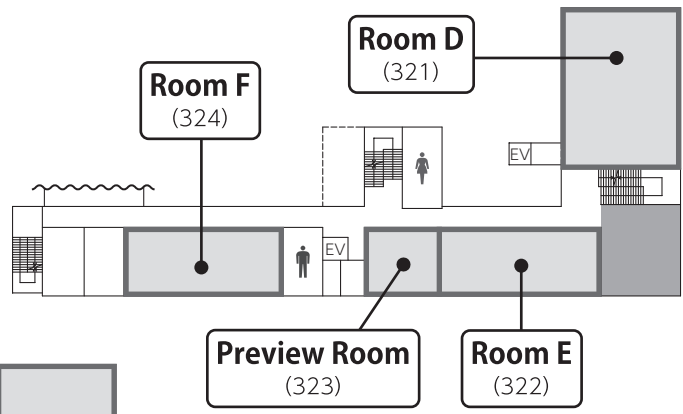

<http://www.sunroyal.co.jp/access/index.html#shuttlebus>

Guide map (Kagoshima University, Korimoto Campus)

Conference Room

General Education and Research Building #1

1F

2F

3F

General Education and Research Building #2

1F

General Education and Research Building #3

1F

2F

3F

Gymnasium I

Student Community Plaza

1F