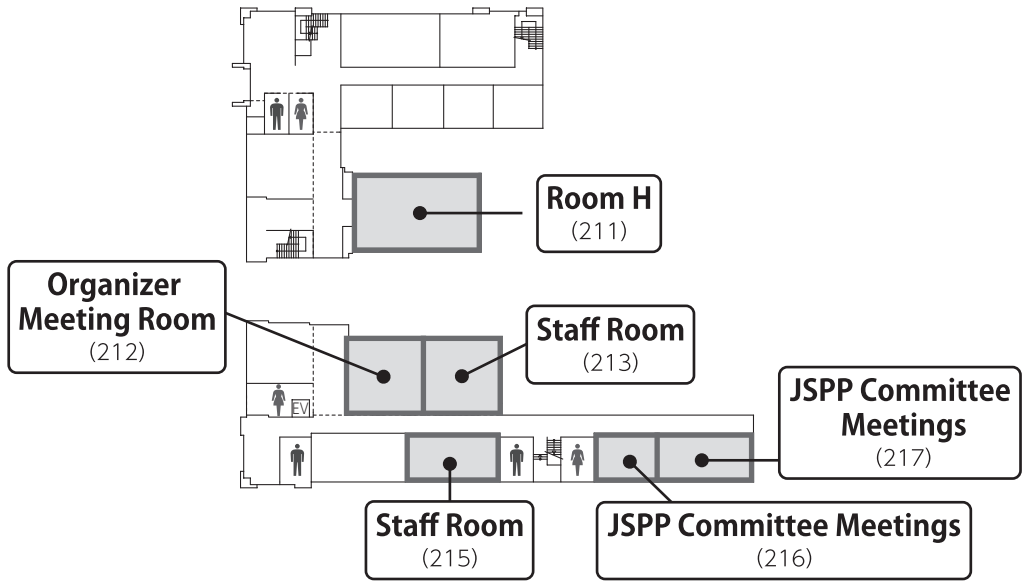

<http://www.sunroyal.co.jp/access/index.html#shuttlebus>

Guide map (Kagoshima University, Korimoto Campus)

Conference Room

General Education and Research Building #1

1F

2F

3F

General Education and Research Building #2

1F

General Education and Research Building #3

1F

2F

3F

Gymnasium I

Student Community Plaza

1F