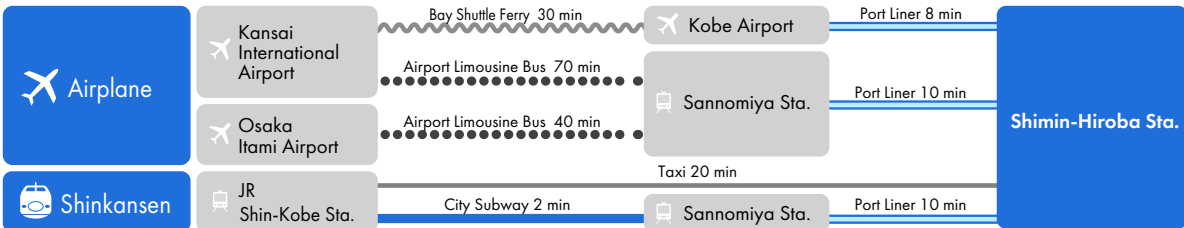

1-2. Venue and Access

◆ Access

◆ Area Map

Conference Room

Kobe International Conference Center

B1F

1F

Conference Room