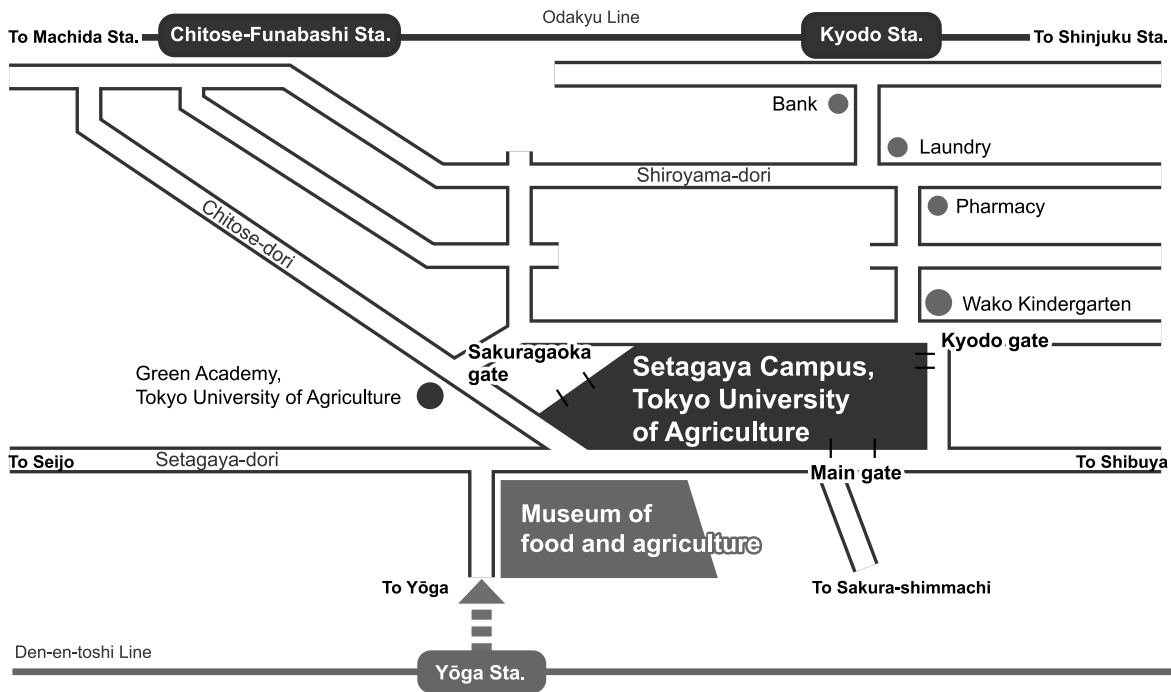

Access to the Venue

■ From Kyodo sta. to campus: 15 minutes walk ■ From Yōga Sta. to campus: 7 minutes by bus

Public transportation

By Train

Odakyu electric railway
Take a train at Shinjuku Sta., Odakyu Line. Get off at Kyodo Sta. 15 minutes walk to Kyodo gate.

By Bus

JR-EAST
From Shibuya Sta.

Take a local bus (Tokyu Bus #23, #24 or Odakyu bus #26) at Shibuya Sta. West exit and get off at Nodai Mae.

Tokyu Bus #23 to Soshigaya Okura (take the bus at Terminal No.34).

Tokyu Bus #24 to Seijyo Gakuen Mae (take the bus at Terminal No.3).

Odakyu bus #26 to Chofu-eki minami-guchi (take the bus at Terminal No.3).

Guide map (Tokyo University of Agriculture)

Conference room