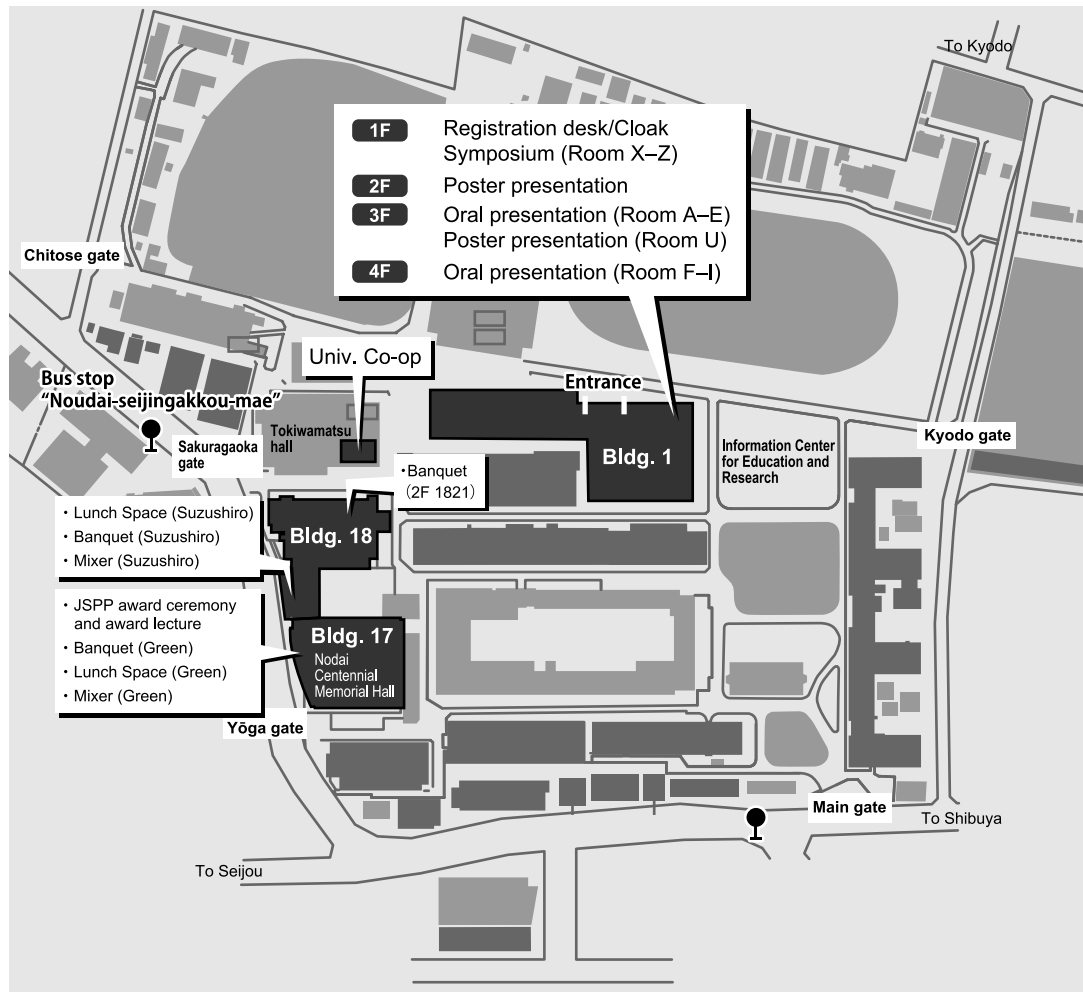

Access to the Venue

■ From Kyodo sta. to campus: 15 minutes walk ■ From Yōga Sta. to campus: 7 minutes by bus

Public transportation

By Train

Odakyu electric railway
Take a train at Shinjuku Sta., Odakyu Line. Get off at Kyodo Sta. 15 minutes walk to Kyodo gate.

By Bus

JR-EAST
From Shibuya Sta.

Take a local bus (Tokyu Bus #23, #24 or Odakyu bus #26) at Shibuya Sta. West exit and get off at Nodai Mae.

Tokyu Bus #23 to Soshigaya Okura (take the bus at Terminal No.34).

Tokyu Bus #24 to Seijyo Gakuen Mae (take the bus at Terminal No.3).

Odakyu bus #26 to Chofu-eki minami-guchi (take the bus at Terminal No.3).

Guide map (Tokyo University of Agriculture)

Conference room