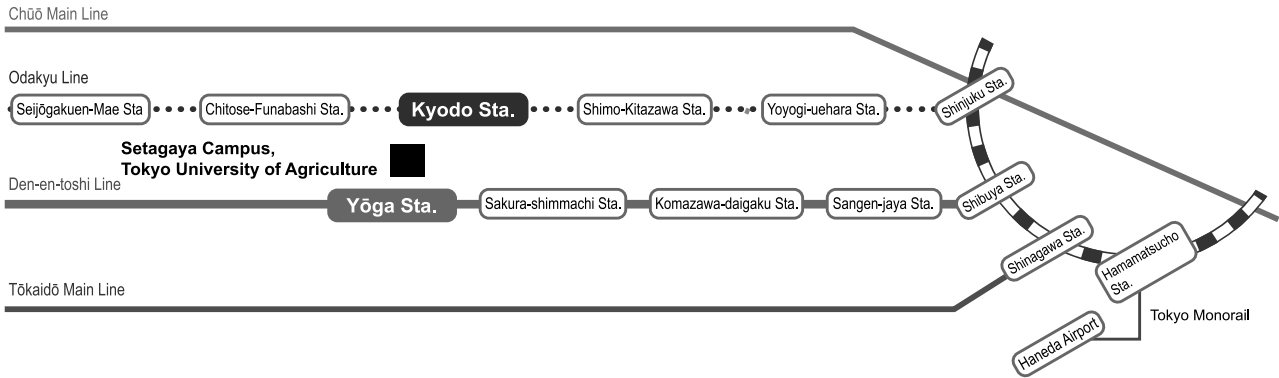

Access to the Venue

■ From Kyodo sta. to campus: 15 minutes walk ■ From Yōga Sta. to campus: 7 minutes by bus

Public transportation

By Train

Odakyu electric railway
Take a train at Shinjuku Sta., Odakyu Line. Get off at Kyodo Sta. 15 minutes walk to Kyodo gate.

By Bus

JR-EAST
From Shibuya Sta.

Take a local bus (Tokyu Bus #23, #24 or Odakyu bus #26) at Shibuya Sta. West exit and get off at Nodai Mae.

Tokyu Bus #23 to Soshigaya Okura (take the bus at Terminal No.34).

Tokyu Bus #24 to Seijyo Gakuen Mae (take the bus at Terminal No.3).

Odakyu bus #26 to Chofu-eki minami-guchi (take the bus at Terminal No.3).

Guide map (Tokyo University of Agriculture)

Conference room